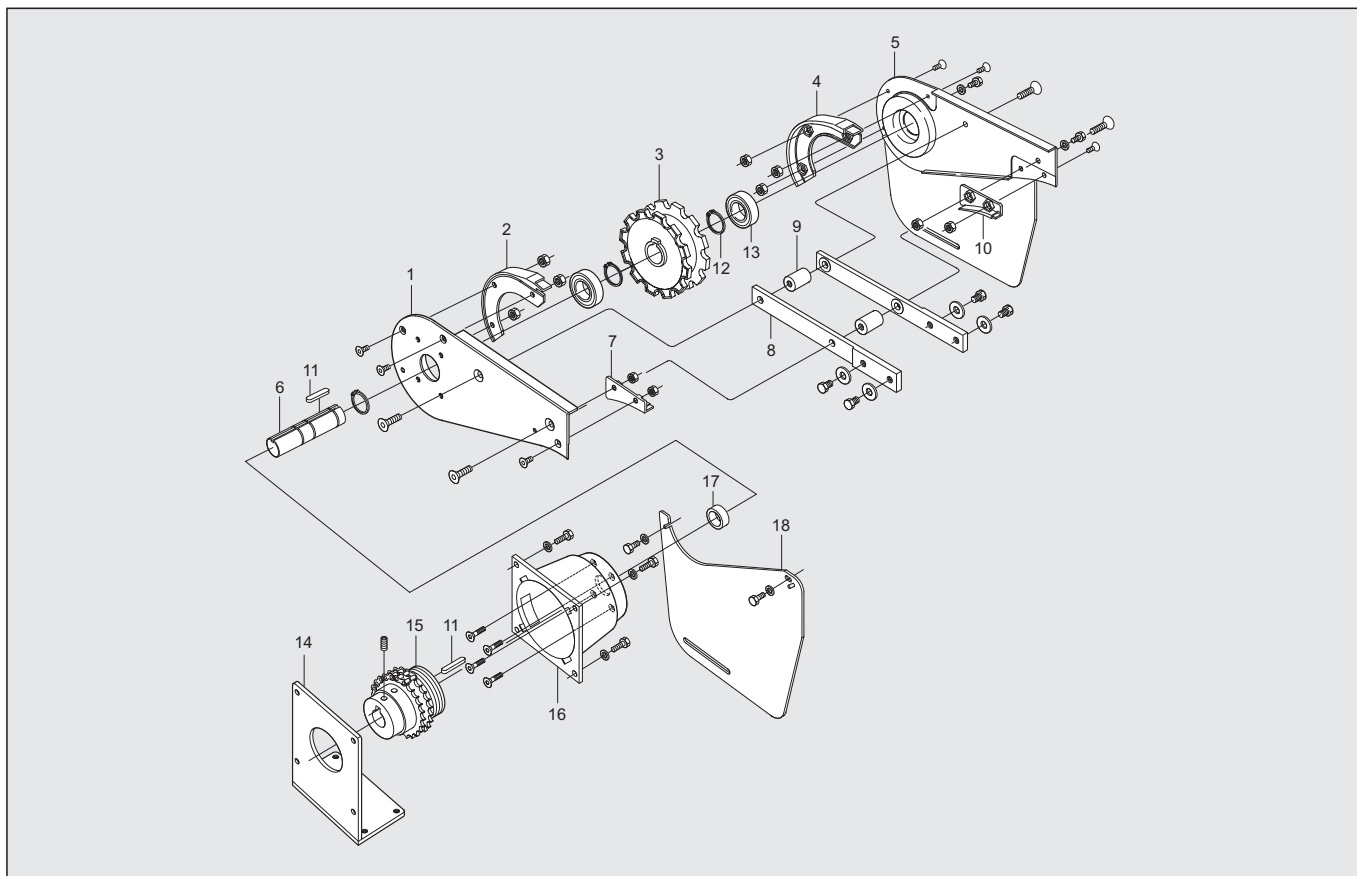

## End drive unit for stainless steel conveyor – XH

### Contents

<i>End drive unit for stainless steel conveyor</i> _____	2
<i>0-unit – XHEBX 0 HLP/HRP</i> _____	2
<i>Revision list</i> _____	3

# End drive unit for stainless steel conveyor

## 0-unit – XHEBX 0 HLP/HRP

Item	Description	Part No	Qty	Comments
1	.....Side plate L (XHEBX HLP) .....	5048967	1	.....
	.....Side plate L (XHEBX HRP) .....	5048969	1	.....
2	.....Steering guide L.....	3924700	1	.....☆
3	.....Drive wheel .....	3924698	1	.....☆
4	.....Steering guide R .....	3924699	1	.....☆
5	.....Side plate R (XHEBX HLP) .....	5048968	1	.....
	.....Side plate R (XHEBX HRP) .....	5048970	1	.....
6	.....Shaft.....	3920062	1	.....
7	.....Guide L .....	3924701	1	.....☆
8	.....Connecting strip .....	5048537	2	.....
9	.....Spacer .....	5049457	2	.....
10	.....Guide R.....	3924702	1	.....☆
11	.....Wedge .....	8x7-63 PK A4	2	.....
12	.....Retaining ring.....	SgA 25 A2	3	.....
13	.....Bearing .....	6205-2RS1/C3-A4	2	.....
14	.....Adapter plate.....	5049482	1	.....
15	.....Slip clutch.....	5054004	1	.....
16	.....Flange .....	5048551	1	.....
17	.....Spacer.....	5048663	1	.....
18	.....Slack protection .....	5049346	2	.....