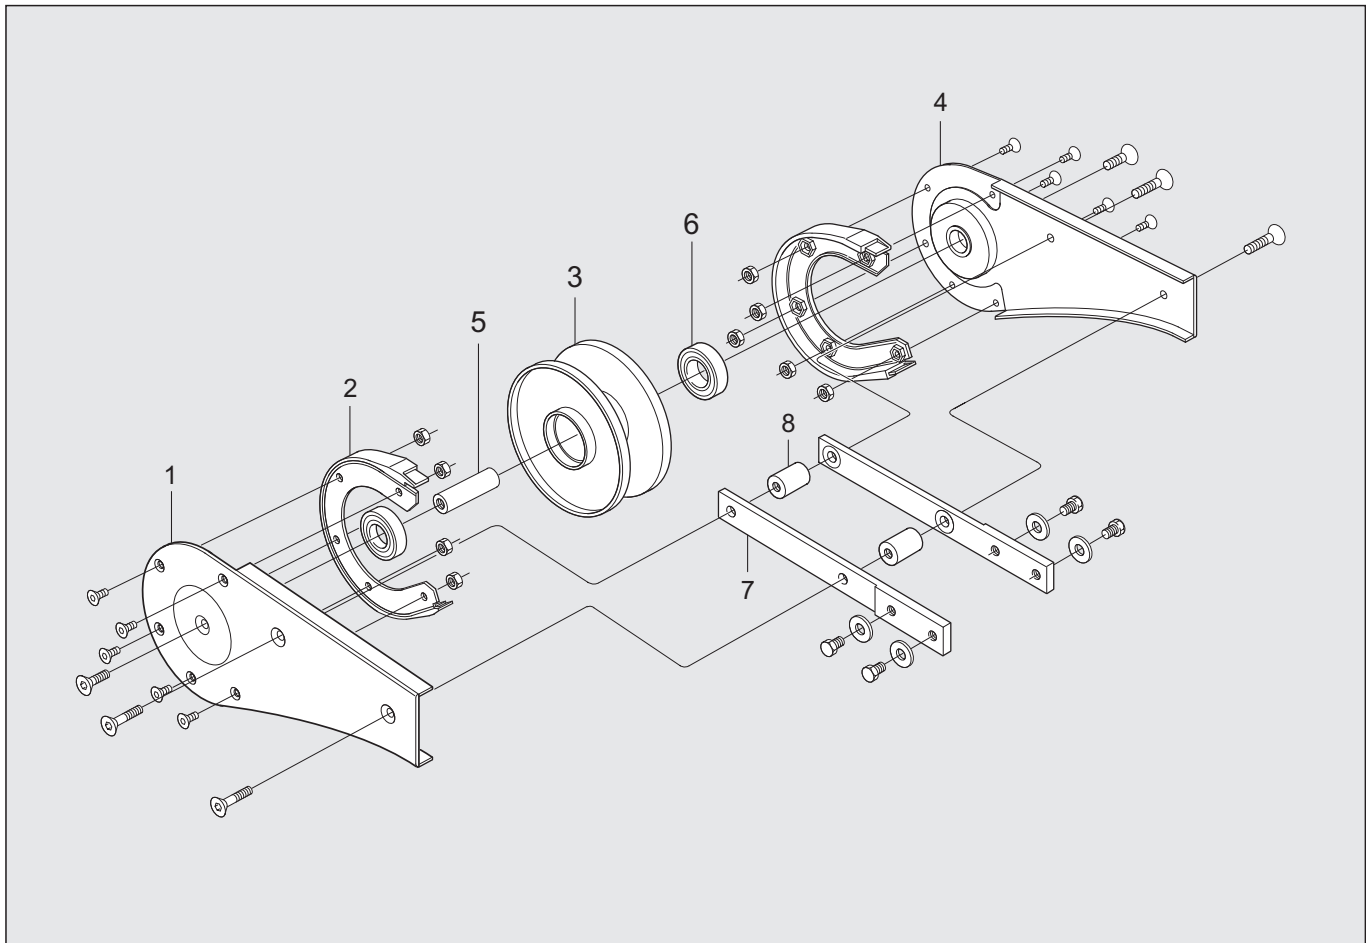

## Idler end unit for stainless steel conveyor – XL

### Contents

<i>Idler end unit for stainless steel conveyor</i>	
XLEJX 320 _____	2
<i>Revision list</i> _____	3

# Idler end unit for stainless steel conveyor

XLEJX 320

Item	Description	Part No	Qty	Comments
1	.....Side plate L .....	5048891	.....1	.....
2	.....Steering guide.....	3924690	.....2	.....☆
3	.....Idler wheel.....	3924689	.....1	.....☆
4	.....Side plate R .....	5048892	.....1	.....
5	.....Shaft.....	3920081	.....1	.....
6	.....Bearing.....	6202-2Z-A4	.....2	.....
7	.....Connecting strip .....	5048537	.....2	.....
8	.....Spacer.....	5049455	.....2	.....

☆ = Recommended spare part