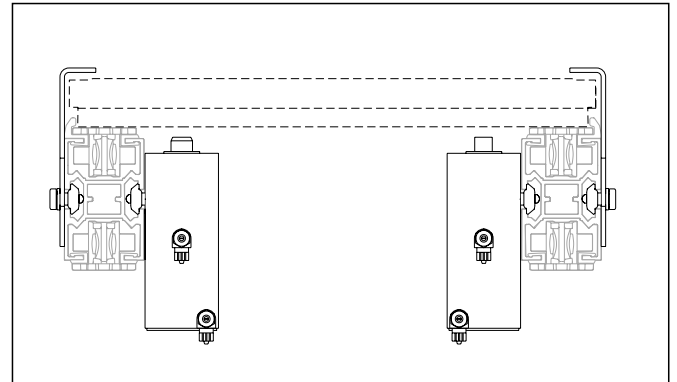

Pallet locating station – XT

Contents

Pallet locating station

XTPX P11 A _____ 2

Revision list _____ 3

Pallet locating station

XTPX P11 A

Item	Description	Part No	Qty	Comments
1	Index cylinder	5049629	2	
2	Guide pin, cylinder	5049706	1	✓
3	Bushing	5048657	4	
4	Guide bracket	5053666	4	
5	Slot nut	XCAN 6	12	XT light: XFAN 6
6	Guide pin, square	5049704	1	✓
7	Check valve	5050245	2	Festo GRLA-1/8-PK-4-B