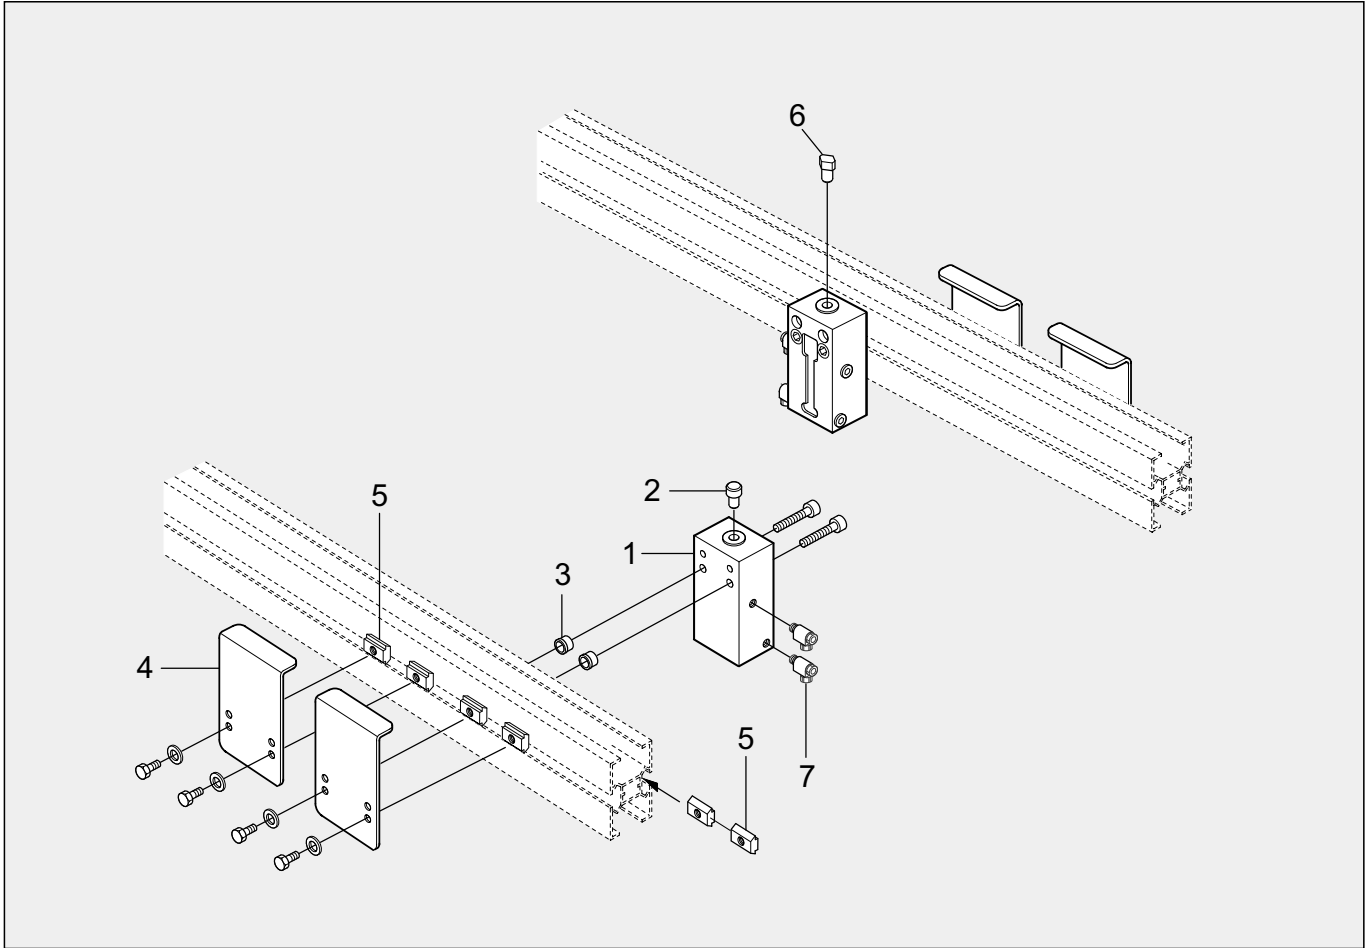

Pallet locating station – XT

Contents

Pallet locating station

XTPX P11 A _____ 2

Revision list _____ 3

Pallet locating station

XTPX P11 A

Item	Description	Part No	Qty	Comments
1	Index cylinder	5049629	2	
2	Guide pin, cylinder	5049706	1	✓
3	Bushing	5048657	4	
4	Guide bracket	5053666	4	
5	Slot nut	XCAN 6	12	XT light: XFAN 6
6	Guide pin, square	5049704	1	✓
7	Check valve	5050245	2	Festo GRLA-1/8-PK-4-B