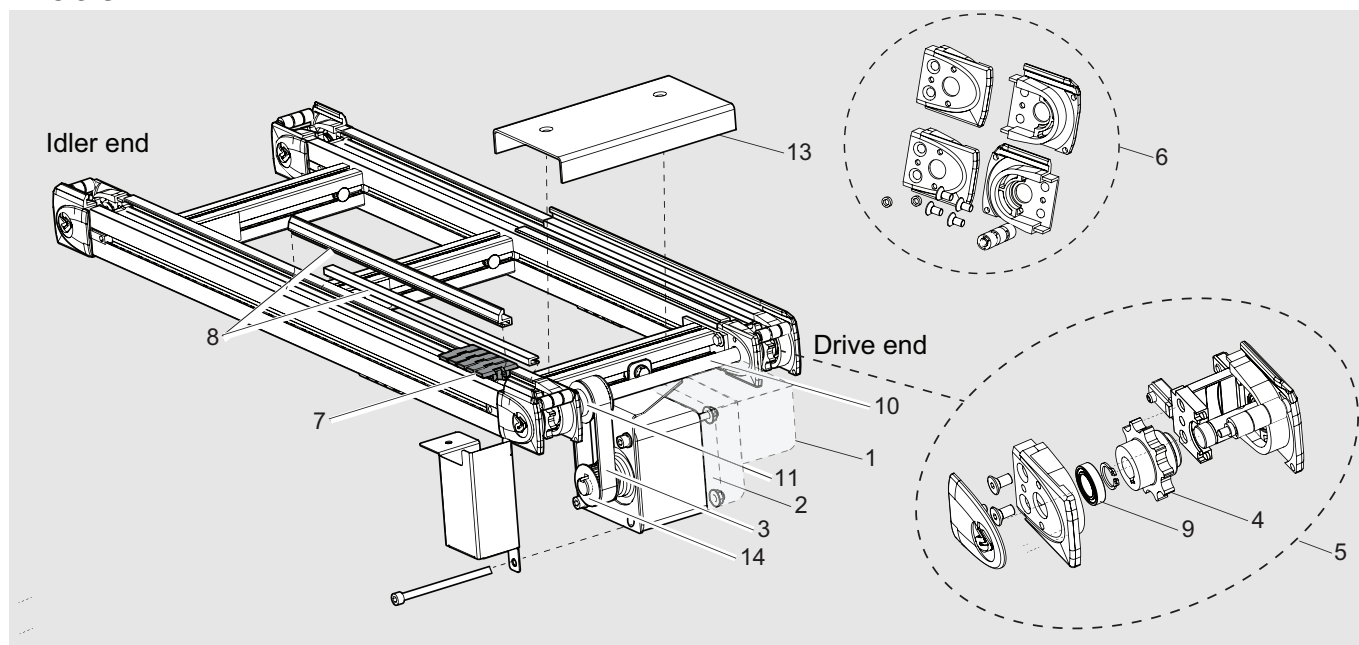

XTUC S11

Item	Description	Part No	Qty	Comments	Recommended Spare parts
1	AC motor 60 W 50 Hz	5111731 (S9I60GXH-TCE)	1	SPG. Including capacitor 3,5 µF	
	AC motor 60 W 60 Hz	5111732 (SG9I60GAH-T)	1	SPG. Including capacitor 18,0 µF	
2	Gearbox	See Table A below	1		
3	Tooth belt	5111743	1	250-5MGT3-15	
4	Drive wheel	5055848	1		
5a	Idler end, standard	XUEJ 50 P	4	Without guide	
		XUEJ 50 LGP	2	Left guide	
		XUEJ 50 RGP	2	Right guide	
5b*	Idler end, conductive	5055846	4		
6**	Idler end kit, standard	5055844	4	Fits both drive and idler end	
	Idler end kit, conductive	5055845	4	Fits both drive and idler end	
7	Plain chain	XUTP 3B35	2	3 m	
	Plain chain, conductive	XUTP 3B35E	2	3 m	
8	Slide rail	XTCR 25 H		AS0. Length 25 m	
	Slide rail	XTCR 25 E		AS2. Length 25 m	
	Slide/guide rail	XTCR 3 HB		AS0. Length 3 m	
	Slide/guide rail	XTCR 3 EB		AS2. Length 3 m	
9	Ball bearing	61801-2Z	6	Fits both drive and idler end	
10	Shaft drive end	5123117	1	CC 210 / PW 240	
		5123118		CC 290/ PW 320	
		5123119		CC 370/ PW 400	
		5123120		CC 450/ PW 480	
		5123121		CC 610/ PW 640	
		5123123		According to order CC 210-610 CC-27.5	
11	Timing belt pulley	5111745	1		
12	Motor bracket	5113284	1		
13	Cover plate	5113285	1	Cover plate spare part to 5050140	
	Cover plate	5113285	1	Cover plate spare part to 5050140/240	
	Cover plate	5113286	1	Cover plate spare part to 5050140/320	
	Cover plate	5113287	1	Cover plate spare part to 5050140/400	
	Cover plate	5113288	1	Cover plate spare part to 5050140/480	
	Cover plate	5113289	1	Cover plate spare part to 5050140/640	
14	Timing belt pulley	5125350			