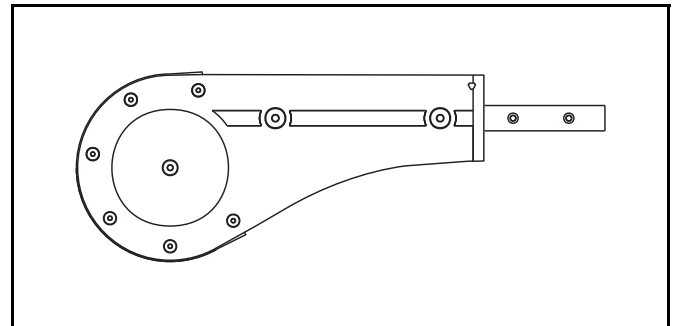

Spare parts Idler end unit - XT

Technical information from FlexLink

Idler end unit - XT

Contents

Idler end unit
XTEJ 320 2

Revision list

Document designation	Date	Type of revision	Entered by
XT004-E1	98-10-14	New version	Enator Inforum
XT004-E2	01-01-30	Part no change	Information & Media
XT004-E3	08-10-16	Spare part kits added	JE
XT004-E4	09-03-19		JE
XT004-E5	10-08-24	Added new column	CB
XT004-E6	20-10-20	updated logo	TG