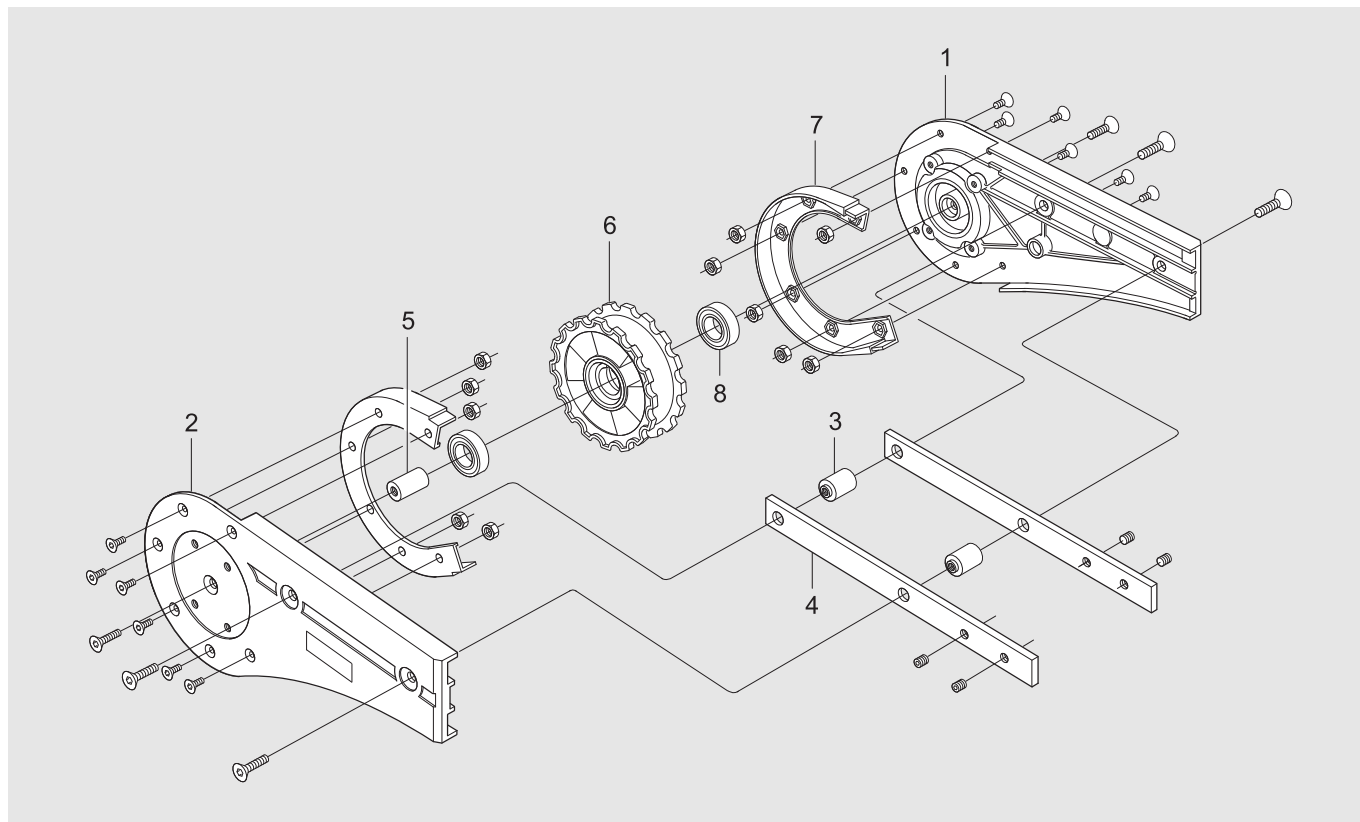

### Contents

*Idler end unit*  
XTEJ 320 .....2

## Idler end unit

### XTEJ 320

Item	Description	Part No	Qty	Comments	Recommended Spare parts
1	Side plate L	5044679	1		
2	Side plate R	5045031	1		
3	Spacer	5044883	2		
4	Connecting strip	5044891	2		
5*	Shaft	(5045505)	1	See kit below	
6*	Idler wheel	(5044880)	1	See kit below	
7*	Guide	(5044885)	2	See kit below	
8*	Ball bearing	(6002 2Z)	2	See kit below	
*) 5+6+8	Wheel kit	5111657	1		X
*) 6	Wheel	5111656	1		X
*) 7	Guide kit	5053330	1	Kit contains 2 pcs	X