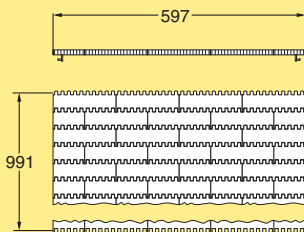

Belts 600 mm

Belt 600 mm
Length 1 m (POM A)
Chain link 75 mm
Chain link 150 mm

WKTP 1B600
WKTL 75
WKTL 150