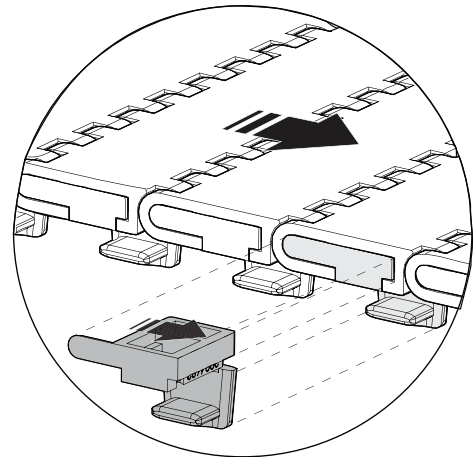

Introduction
X45
X45H
XS
XL
X65
XM
X70X
X85
X85X
XH
XK
X180
X180X
X300
X300X
XT
XTC
WK
WL
WL 222X
WL 273X
WL 374X
WL 526X
WL 678X
ELV
IDX