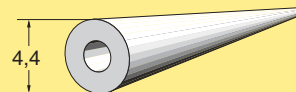

Belts rod

Belt rod
Length 3 m (PA66)

WKTD 5x3000 P