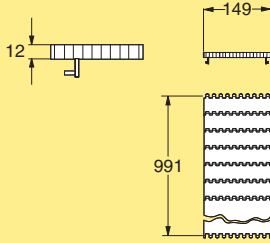

## Technical characteristics

Belt width	150/225/300/600/ 900 and 1200 mm
Belt weight (Acetal)	10,66 kg/m <sup>2</sup>
Belt pitch	38,1 mm
Max. permissible belt tension	1250 N
Temperature range (Acetal)	-20 °C to +40 °C (Request for quotation other temperatures)

## Ordering information

The belt is delivered in assembled 1 m lengths one plastic rod and two guide clips are included. To calculate the total length required, remember to add for belt consumed by the idler and drive units.

**Belt direction** (not applicable for center guide WK900)

Introduction  
X45  
X45H  
XS  
XL  
X65  
XM  
X70X  
X85  
X85X  
XH  
XK  
X180  
X180X  
X300  
X300X  
XT  
XTC  
WK  
WL  
WL 222X  
WL 273X  
WL 374X  
WL 526X  
WL 678X  
ELV  
IDX

## Belts 150 mm

Belt 150 mm  
Length 1 m (POM A)  
Chain link 150 mm

**WKTP 1B150**  
**WKTL 150**