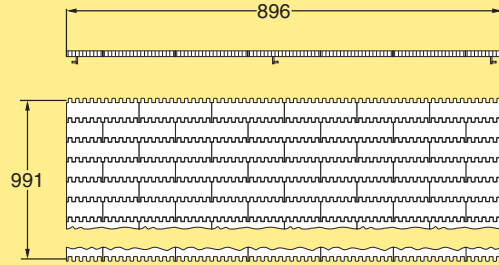

Belts 900 mm

Belt 900 mm
Length 1 m (POM A)
Chain link 75 mm
Chain link 150 mm

WKTP 1B900
WKTL 75
WKTL 150