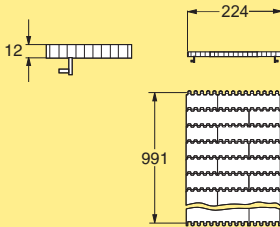

**Belt direction** (not applicable for center guide WK900)

Introduction  
X45  
X45H  
XS  
XL  
X65  
XM  
X70X  
X85  
X85X  
XH  
XK  
X180  
X180X  
X300  
X300X  
XT  
XTC  
WK  
WL  
WL 222X  
WL 273X  
WL 374X  
WL 526X  
WL 678X  
ELV  
IDX

## Belts 150 mm

Belt 150 mm  
Length 1 m (POM A)  
Chain link 150 mm

**WKTP 1B150**  
**WKTL 150**

## Belts 900 mm

Belt 900 mm  
Length 1 m (POM A)  
Chain link 75 mm  
Chain link 150 mm

**WKTP 1B900**  
**WKTL 75**  
**WKTL 150**

## Belts 225 mm

Belt 225 mm  
Length 1 m (POM A)  
Chain link 75 mm  
Chain link 150 mm

**WKTP 1B225**  
**WKTL 75**  
**WKTL 150**