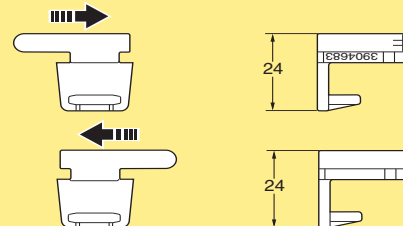

Belts guide clip

Belt guide clip, right
Belt guide clip, left

3904683
3904684