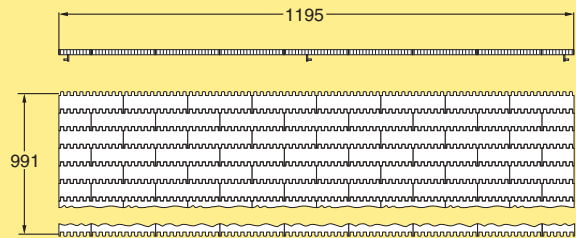

Belts 1200 mm

Belt 1200 mm
Length 1 m (POM A)
Chain link 75 mm
Chain link 150 mm

WKTP 1B1200
WKTL 75
WKTL 150