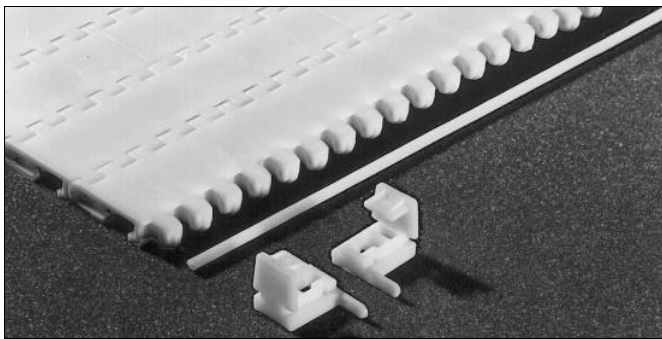

# Conveyor system WK – links and belts

## Links and plastic rods

The belt consists of plastic hinge-type links connected by plastic rods and locked by plastic snap-in guide clips. The clips also serve as lateral chain guides. See photo.

The belt is woven together by 75 mm and 150 mm wide links. The assembled belt forms a wide, flat and tight conveyor surface. Six standard widths of belt can be delivered, from 150 mm up to 1200 mm. The 900 mm and 1200 mm wide belt come equipped with guide clips at the centre, in addition to those at the edges.

## Technical characteristics

Belt width	150/225/300/600/ 900 and 1200 mm
Belt weight (Acetal)	10,66 kg/m <sup>2</sup>
Belt pitch	38,1 mm
Max. permissible belt tension	1250 N
Temperature range (Acetal)	-20 °C to +40 °C (Request for quotation other temperatures)