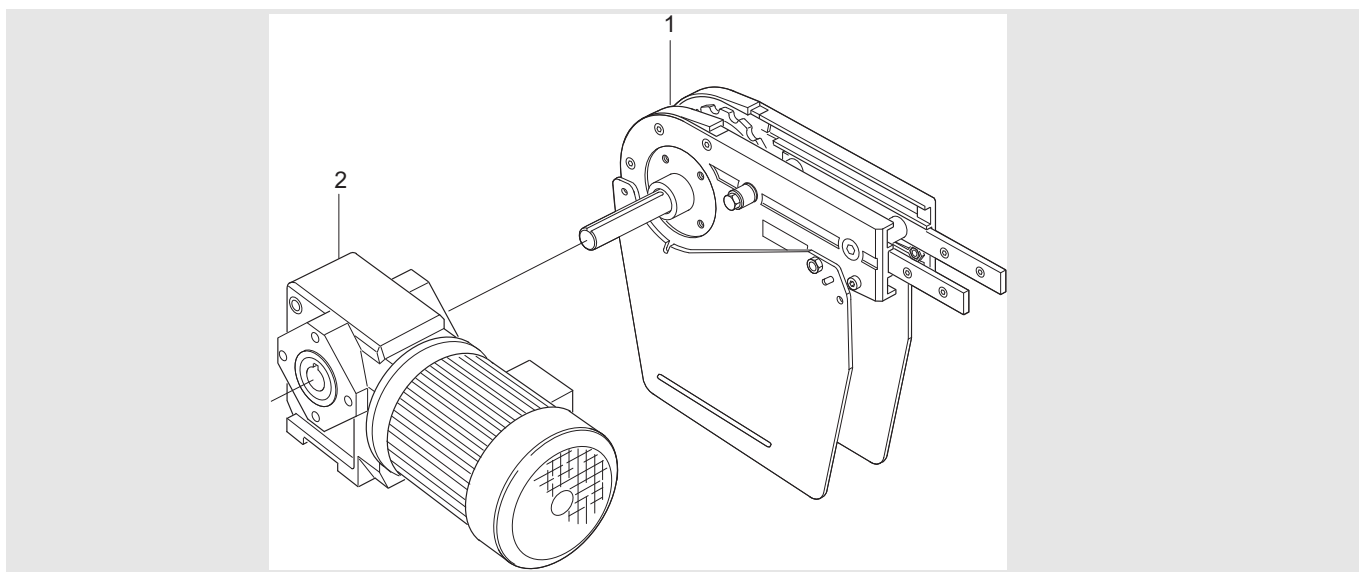

Spare parts X45H

End drive unit XTEB (direct drive, without slip clutch)

a coesia company

5885EN-2

Revision list

Document designation	Date	Type of revision	Entered by
5885EN-1	21-10-15	Initial version	TG
5885EN-2	22-10-04	Page 3, Pos 13 no. changed	TG

Complete unit XTEB

Item	Description	Part No	Qty	Comments	Recommended Spare parts
1	0-unit left 0-unit right	XTEB 0 NLP XTEB 0 NRP	1	See next page	
2	Motor	See configuration	1