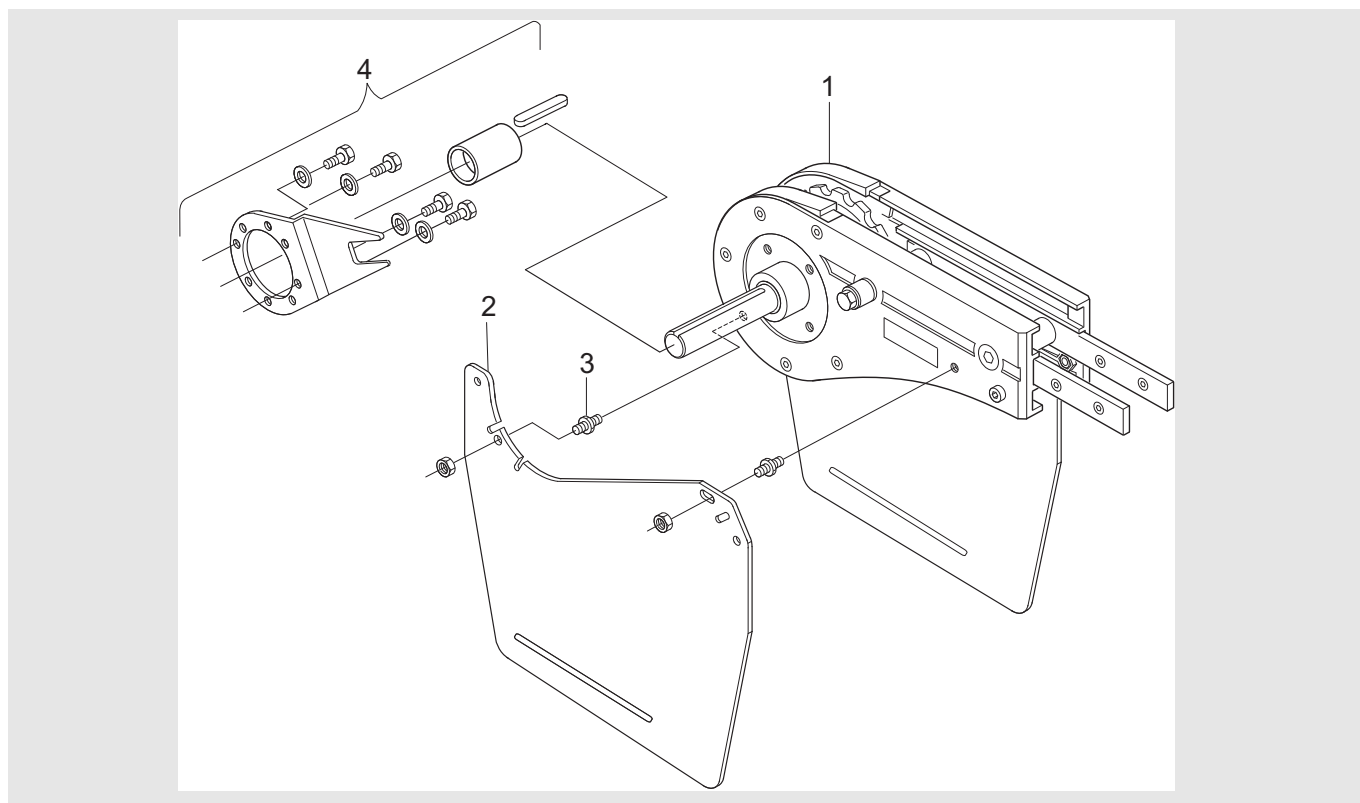

## 0-unit XTEB 0 NLP/NRP

Item	Description	Part No	Qty	Comments	Recommended Spare parts
1	Basic unit left Basic unit right	XTEB 0 NLP XTEB 0 NRP	1	See next page	
2*	Slack protection	(3925673)	2	See kit below	
3*	Distance screw	(3925718)	4	See kit below	
4	Torque arm kit	5050028	1		
*) 2	Slack protection kit	5111581	1	Kit contains 2 pcs	X
*) 3	Distance screw kit	5111598	1	Kit contains 10 pcs	X