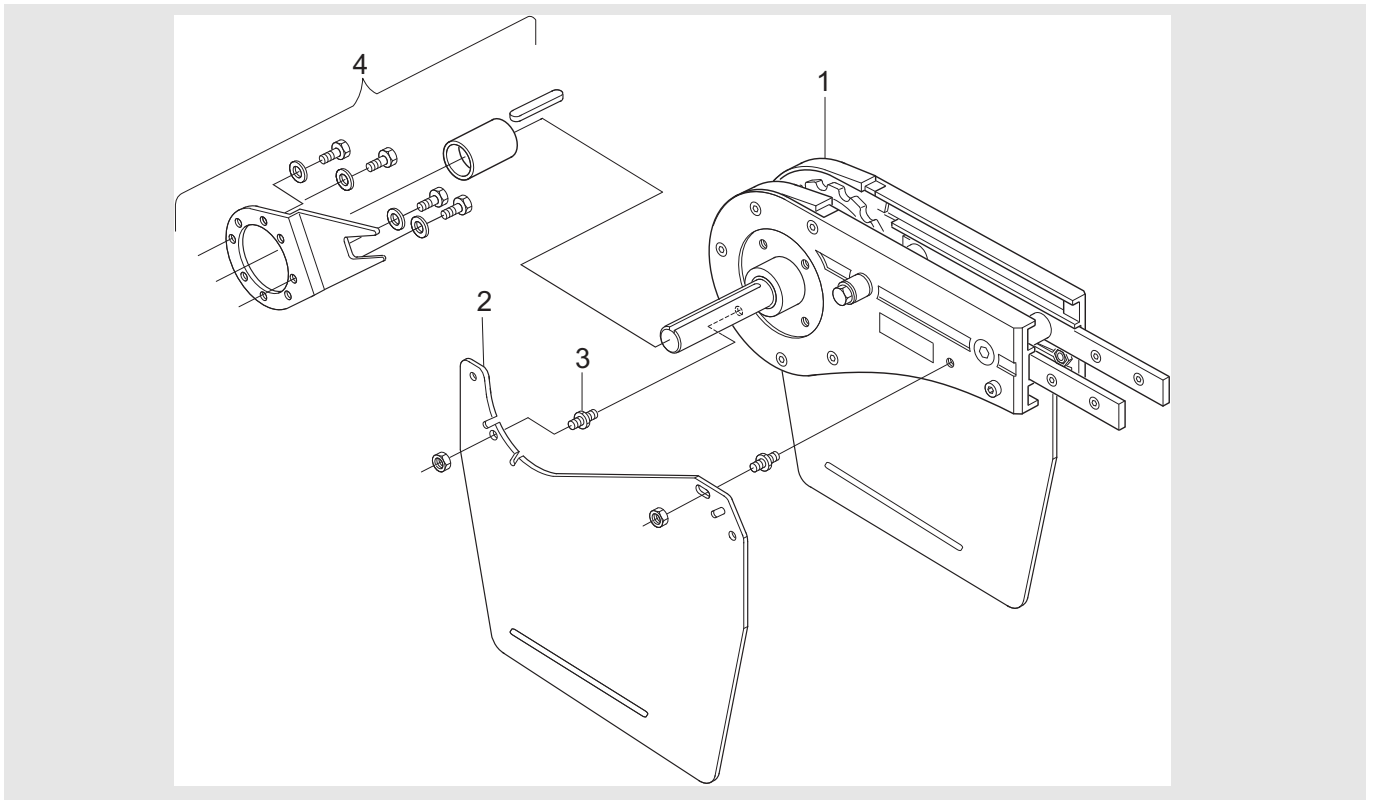

0-unit XTEB 0 NLP/NRP

Item	Description	Part No	Qty	Comments	Recommended Spare parts
1	Basic unit left Basic unit right	XTEB 0 NLP XTEB 0 NRP	1	See page X	
2*	Slack protection	(3925673)	2	See kit below	
3*	Distance screw	(3925718)	4	See kit below	
4	Torque arm kit	5043995	1		
)*2	Slack protection kit	5111581	1	Kit contains 2 pcs	
)*3	Distance screw kit	5111598	1	Kit contains 10 pcs