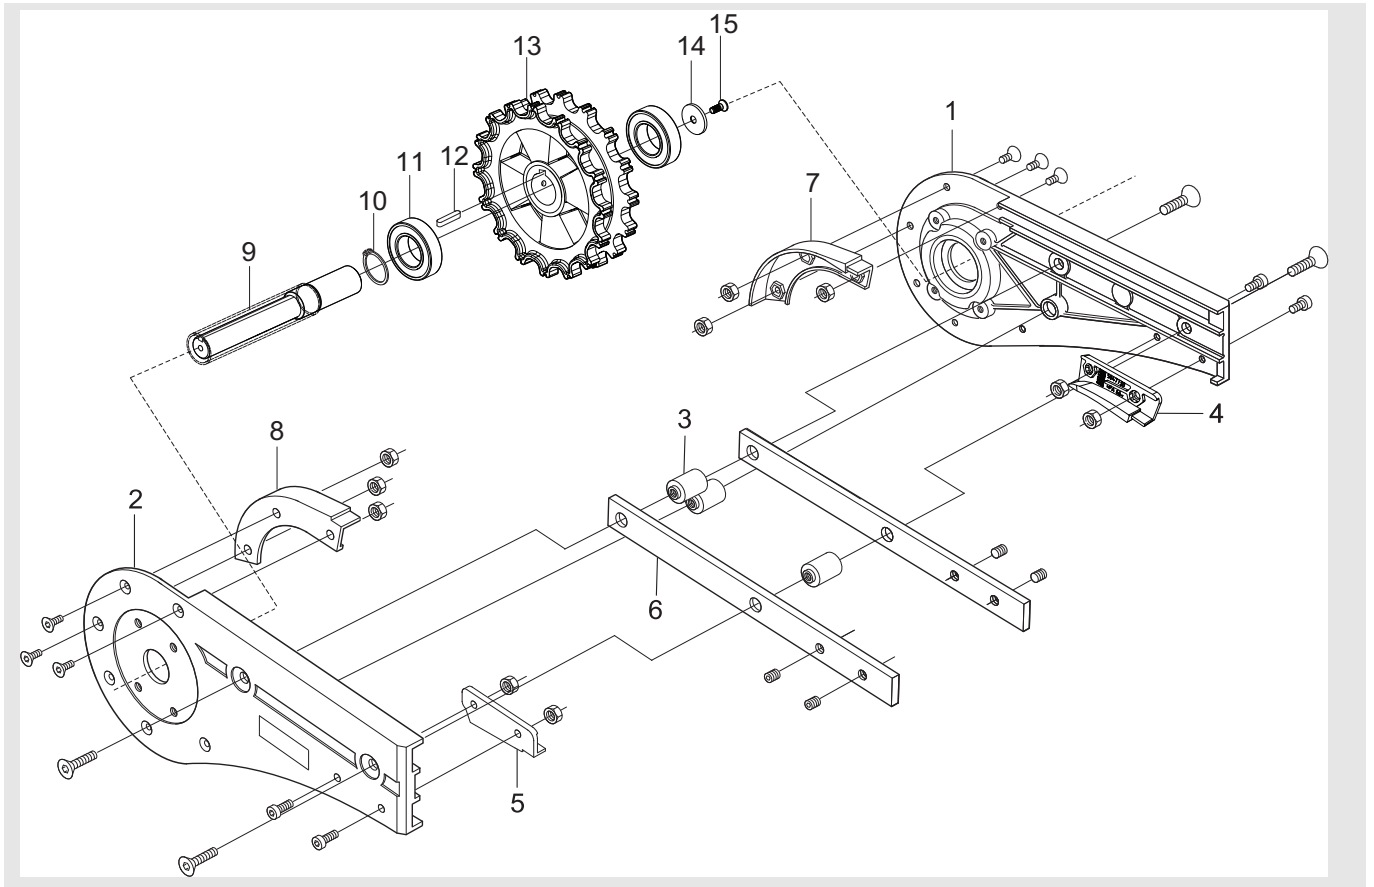

## 0-unit XTEB 0 NLP/NRP

Item	Description	Part No	Qty	Comments	Recommended Spare parts
1	Basic unit left Basic unit right	XTEB 0 NLP XTEB 0 NRP	1	See page X	
2*	Slack protection	(3925673)	2	See kit below	
3*	Distance screw	(3925718)	4	See kit below	
4	Torque arm kit	5043995	1		
)*2	Slack protection kit	5111581	1	Kit contains 2 pcs	
)*3	Distance screw kit	5111598	1	Kit contains 10 pcs	

Basic unit XTEB 0 MNLP/MNRP

a cebsa company

Item	Description	Part No	Qty	Comments	Recommended Spare parts
1	Side plate	5050054	1		
2	Side plate	5050056	1		
3	Spacer	5044883	3		
4*	Guide R	(5047730)	1	See kit below	
5*	Guide L	(5047731)	1	See kit below	
6	Connecting strip	5044891	2		
7*	Guide R	(5045719)	1	See kit below	
8*	Guide L	(5045720)	1	See kit below	
9	Shaft	5114480	1		
10	Retaining ring	DIN 471	1		
11	Bearing	6005 2RSH/C3	2		
12	Thin parallel key	DIN 6885 A9h	1	8x7x20	
13	Wheel	5111655	1		X
14	Washer	5045523	1		
15	Screw	ISO 10642	1	M8x25-10.9 A2K	
*) 4+5+7+8	Steering guide kit	5053325	1	H+L	X