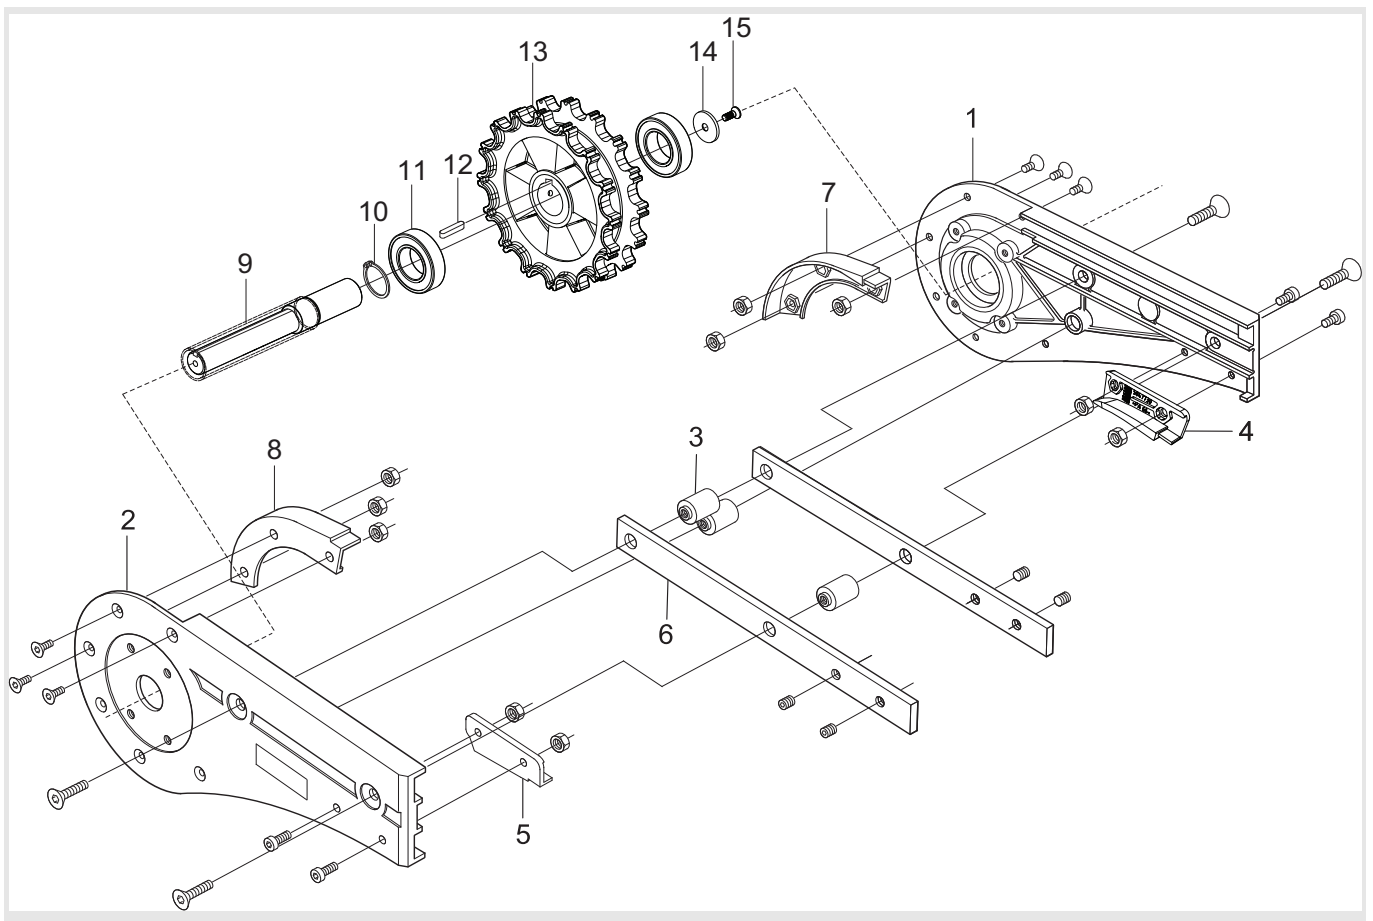

### Complete unit XTEB

Item	Description	Part No	Qty	Comments	Recommended Spare parts
1	0-unit left 0-unit right	XTEB 0 NLP XTEB 0 NRP	1	See next page	
2	Motor	See configuration	1		

## 0-unit XTEB 0 NLP/NRP

Item	Description	Part No	Qty	Comments	Recommended Spare parts
1	Basic unit left Basic unit right	XTEB 0 NLP XTEB 0 NRP	1	See next page	
2*	Slack protection	(3925673)	2	See kit below	
3*	Distance screw	(3925718)	4	See kit below	
4	Torque arm kit	5050028	1		
*) 2	Slack protection kit	5111581	1	Kit contains 2 pcs	X
*) 3	Distance screw kit	5111598	1	Kit contains 10 pcs	X

Basic unit XTEB 0 NLP/NRP

Item	Description	Part No	Qty	Comments	Recommended Spare parts
1	Side plate	5050054	1		
2	Side plate	5050056	1		
3	Spacer	5044883	3		
4*	Guide R	(5047730)	1	See kit below	
5*	Guide L	(5047731)	1	See kit below	
6	Connecting strip	5044891	2		
7*	Guide R	(5045719)	1	See kit below	
8*	Guide L	(5045720)	1	See kit below	
9	Wheel kit	5114590	1	Incl. shaft (5114587)	
*) 4+5+7+8	Steering guide kit	5053325	1	H+L	X