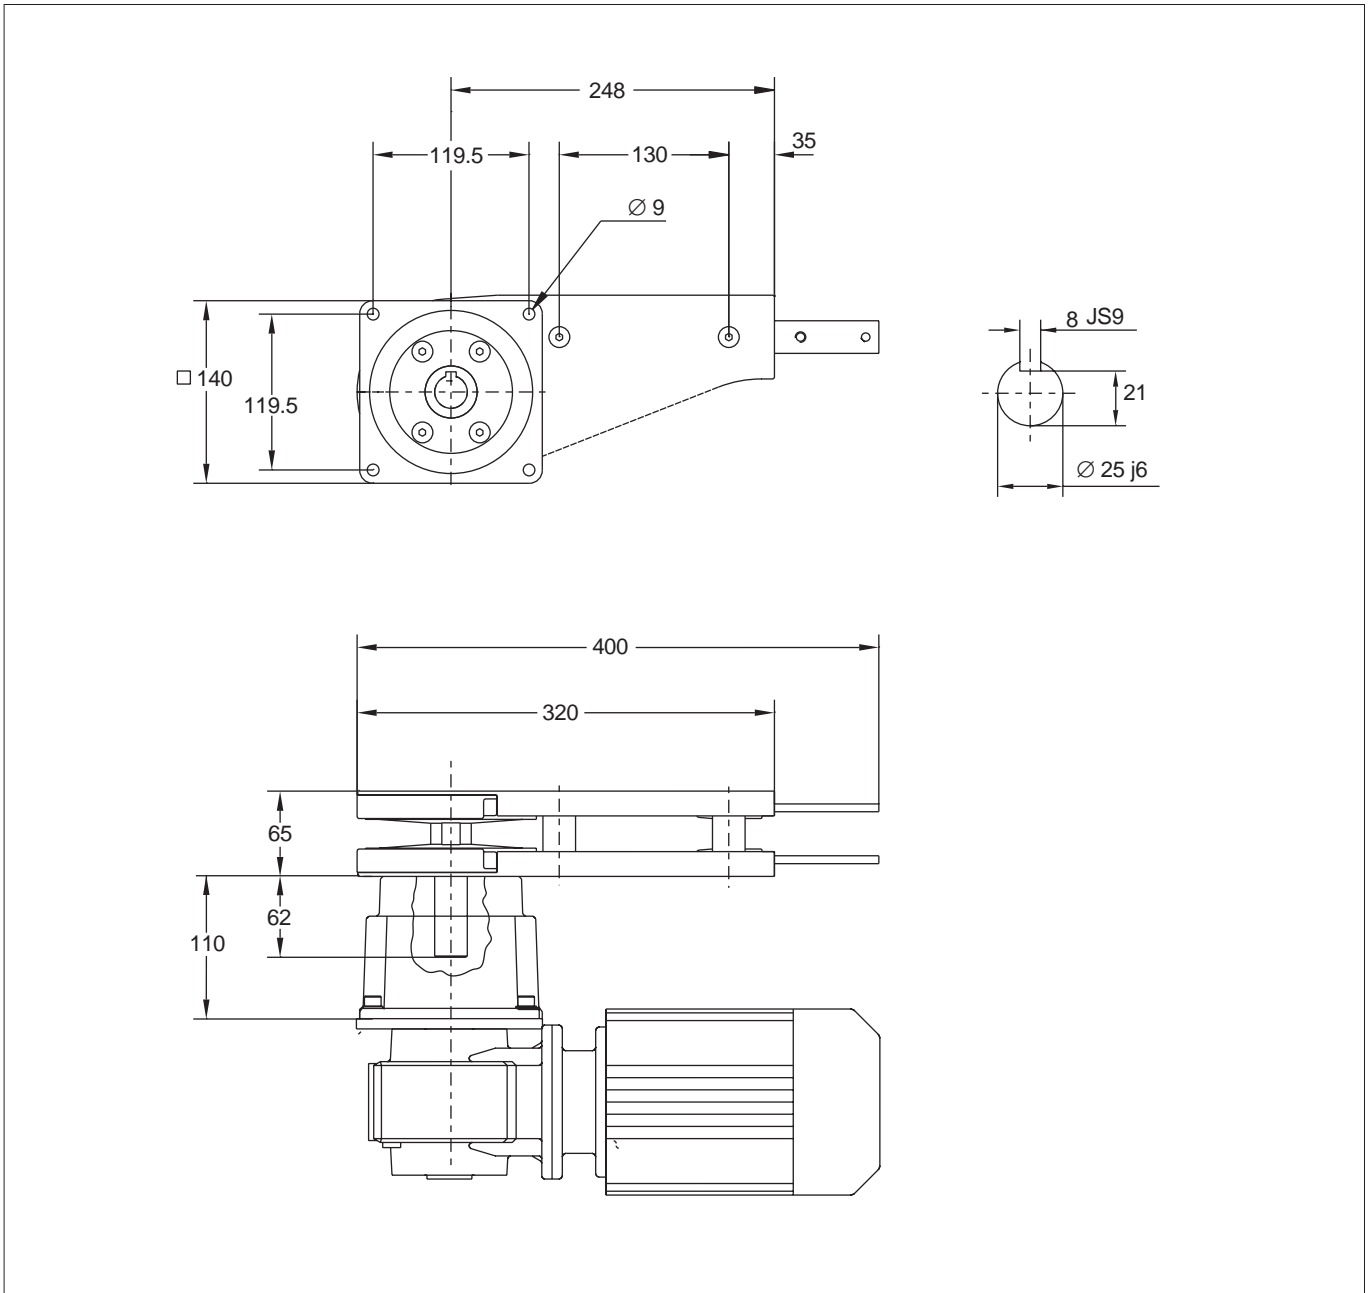

XL – dimensions

XLEB HL – dimensions

XLEB HLJ – dimensions

XLEH HL – dimensions

XLEB HLG – dimensions

XLEB HLD – dimensions

XLER HL – dimensions

XLEC HL – dimensions

XLEW H – dimensions

XLEB HLGP – dimensions

XLEB HNL P- dimensions

XLED H – dimensions

*= If a complete drive unit is not ordered, consideration must be taken to these measures.

XLEJ 320 – dimensions