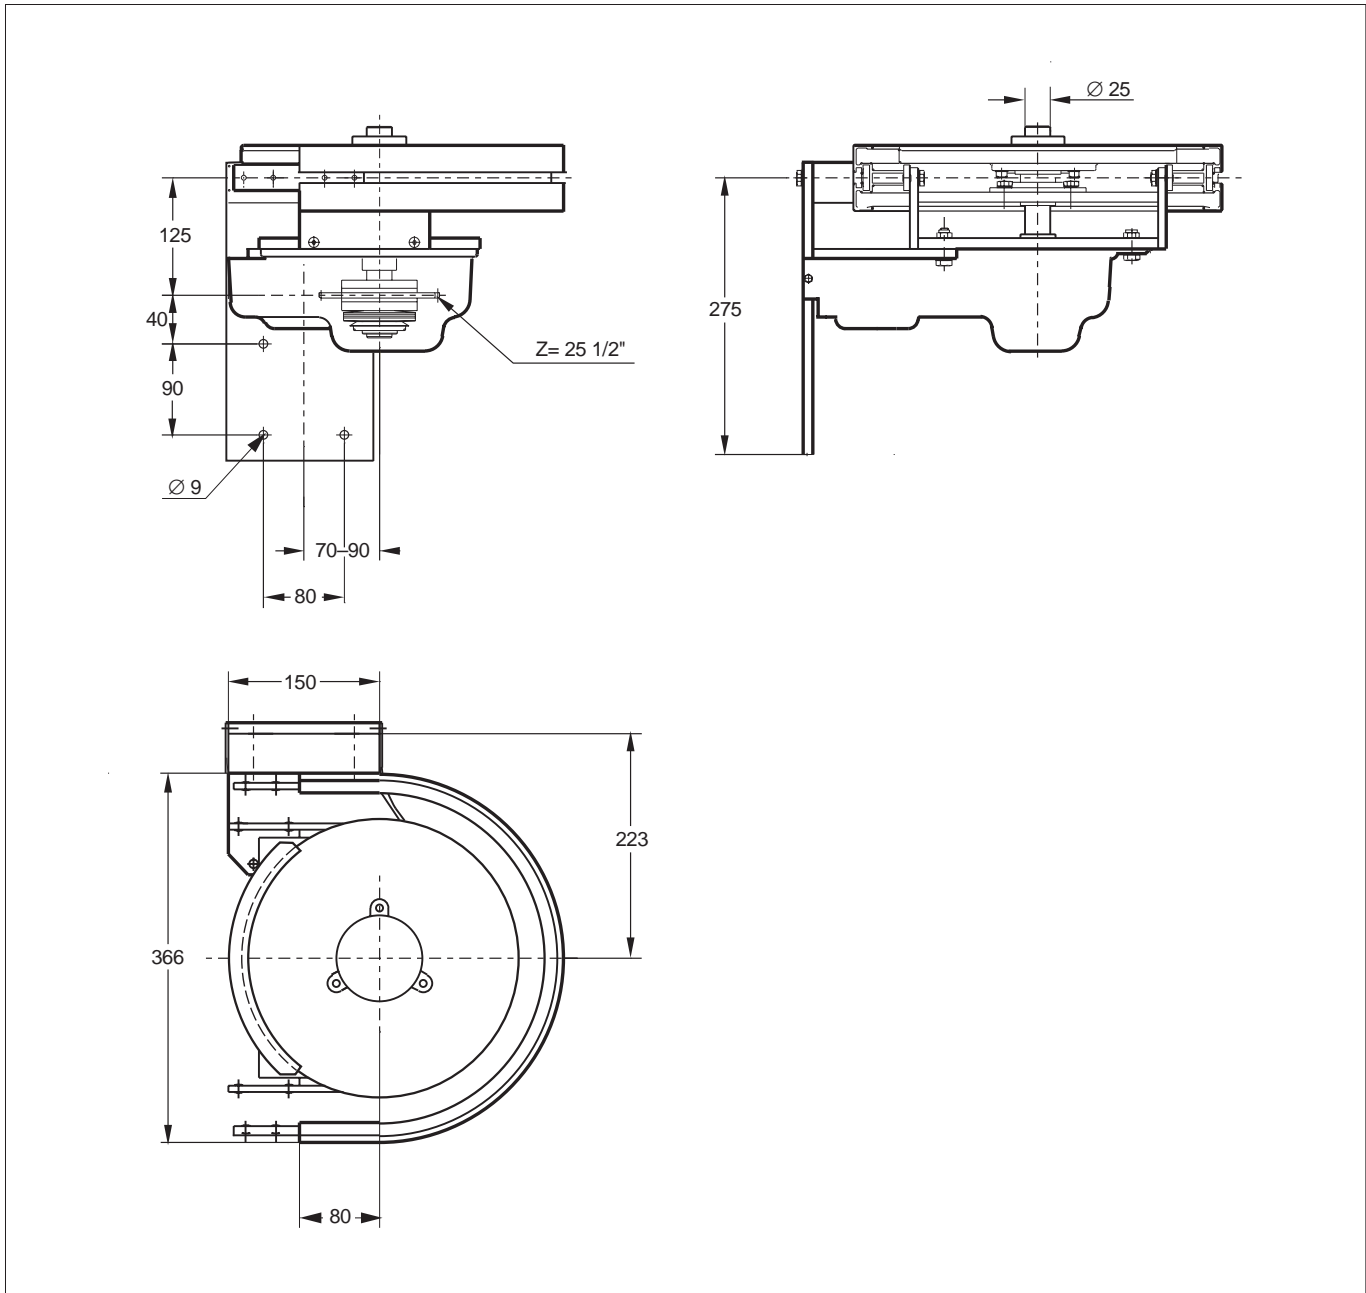

XL – dimensions

XLEB HL – dimensions

XLEB HLJ – dimensions

XLEH HL – dimensions

XLEB HLG – dimensions

XLEB HLD – dimensions

XLER HL – dimensions

XLEC HL – dimensions

XLEW H – dimensions

XLEB HLGP – dimensions

XLEB HNL P- dimensions

XLED H – dimensions

*= If a complete drive unit is not ordered, consideration must be taken to these measures.

XLEJ 320 – dimensions